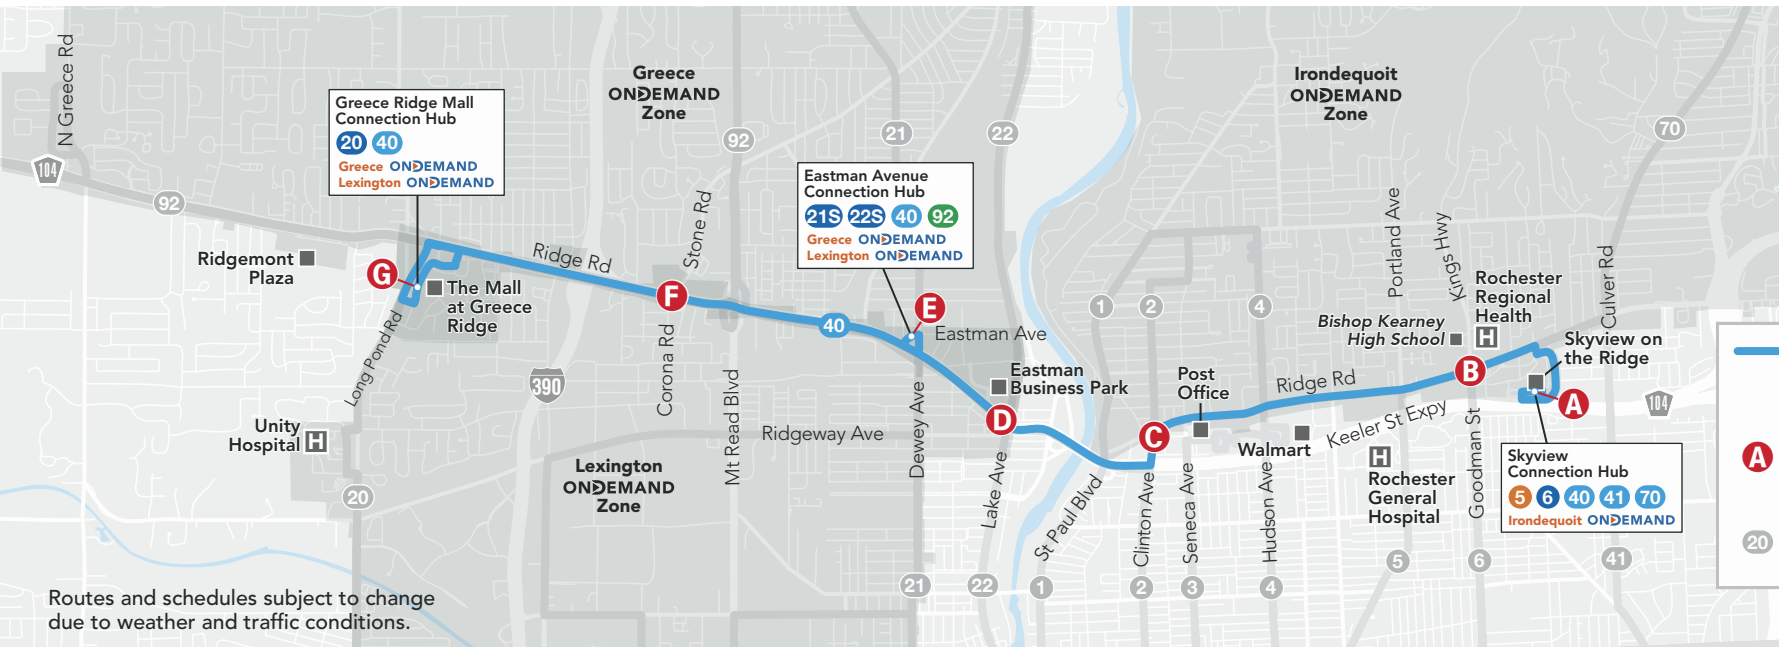

Eastbound to Irondequoit

	Greece Ridge Mall Connection Hub	Ridge Rd & Corona Rd	Eastman Avenue Connection Hub	Ridge Rd & Pullman Ave	Clinton Ave & Rau St	Ridge Rd & Goodman St	Skyview Connection Hub	
	G	F	E	D	C	B	A	
AM	6:56	7:02	7:08	7:12	7:15	7:21	7:25	
1	7:56	8:02	8:08	8:12	8:15	8:21	8:25	
	8:56	9:02	9:08	9:12	9:15	9:21	9:25	
	9:56	10:02	10:08	10:12	10:15	10:21	10:25	
	10:56	11:02	11:08	11:12	11:15	11:21	11:25	
	11:56	12:02	12:08	12:12	12:15	12:21	12:25	
	PM	12:56	1:02	1:08	1:12	1:15	1:21	1:25
	1:56	2:02	2:08	2:12	2:15	2:21	2:25	
	2:56	3:02	3:08	3:12	3:15	3:21	3:25	
	3:56	4:02	4:08	4:12	4:15	4:21	4:25	
	4:56	5:02	5:08	5:12	5:15	5:21	5:25	
5:56	6:02	6:08	6:12	6:15	6:21	6:25		
6:56	7:02	7:08	7:12	7:15	7:21	7:25		
7:56	8:02	8:08	8:12	8:15	8:21	8:25		
8:56	9:02	9:08	9:12	9:15	9:21	9:25		
9:56	10:02	10:08	10:12	10:15	10:21	10:25		
10:56	11:02	11:08	11:12	11:15	11:21	11:25		

1 Bus operates to Ridge & Vinedale at 7:13 AM

40 Crosstown Service
Every 30 minutes M-F 6am-6pm.
Every 60 minutes at other times.
Bus will pick up or drop off customers at any bus stop along this route.

A Schedule Timepoints
Refer to timetables to see when buses serve these stops. Your stop may be between timepoints.

20 Connecting Routes
See those schedules for details.

Routes and schedules subject to change due to weather and traffic conditions.